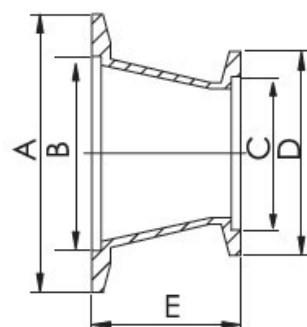

KF 变径接头

KF Reducer Flanges

※Material: SUS304 or SUS316L

Unit:mm

Parts No.	A	B	C	D	E
RP-1625	40.00	26.20	17.20	30.00	35.00
RP-1640	55.00	41.20	17.20	30.00	35.00
RP-1650	75.00	52.20	17.20	30.00	35.00
RP-2540	55.00	41.20	26.20	40.00	35.00
RP-2550	75.00	52.20	26.20	40.00	35.00
RP-4050	75.00	52.20	41.20	55.00	35.00
RP-5080	114.00	83.00	52.20	75.00	55.00
RP-50100	134.00	102.00	52.20	75.00	55.00
RP-80100	134.00	102.00	83.00	114.00	55.00

KF 锥度变径接头

KF Conical Reducer Flanges

※Material: SUS304 or SUS316L

Unit:mm

Parts No.	A	B	C	D	E
RP-1625(FT)	40.00	26.20	17.20	30.00	40.00
RP-1640(FT)	55.00	41.20	17.20	30.00	40.00
RP-1650(FT)	75.00	52.20	17.20	30.00	40.00
RP-2540(FT)	55.00	41.20	26.20	40.00	40.00
RP-2550(FT)	75.00	52.20	26.20	40.00	40.00
RP-4050(FT)	75.00	52.20	41.20	55.00	40.00