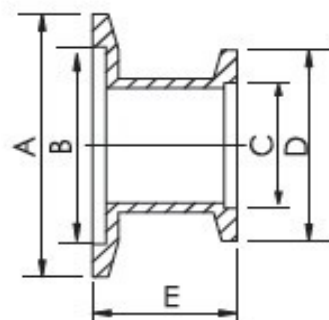

KF 变径接头

KF Reducer Flanges

※Material: SUS304 or SUS316L

Unit:mm

Parts No.	A	B	C	D	E
RP-1625	40.00	26.20	17.20	30.00	35.00
RP-1640	55.00	41.20	17.20	30.00	35.00
RP-1650	75.00	52.20	17.20	30.00	35.00
RP-2540	55.00	41.20	26.20	40.00	35.00
RP-2550	75.00	52.20	26.20	40.00	35.00
RP-4050	75.00	52.20	41.20	55.00	35.00
RP-5080	114.00	83.00	52.20	75.00	55.00
RP-50100	134.00	102.00	52.20	75.00	55.00
RP-80100	134.00	102.00	83.00	114.00	55.00

KF 锥度变径接头

KF Conical Reducer Flanges

※Material: SUS304 or SUS316L

Unit:mm

Parts No.	A	B	C	D	E
RP-1625(FT)	40.00	26.20	17.20	30.00	40.00
RP-1640(FT)	55.00	41.20	17.20	30.00	40.00
RP-1650(FT)	75.00	52.20	17.20	30.00	40.00
RP-2540(FT)	55.00	41.20	26.20	40.00	40.00
RP-2550(FT)	75.00	52.20	26.20	40.00	40.00
RP-4050(FT)	75.00	52.20	41.20	55.00	40.00